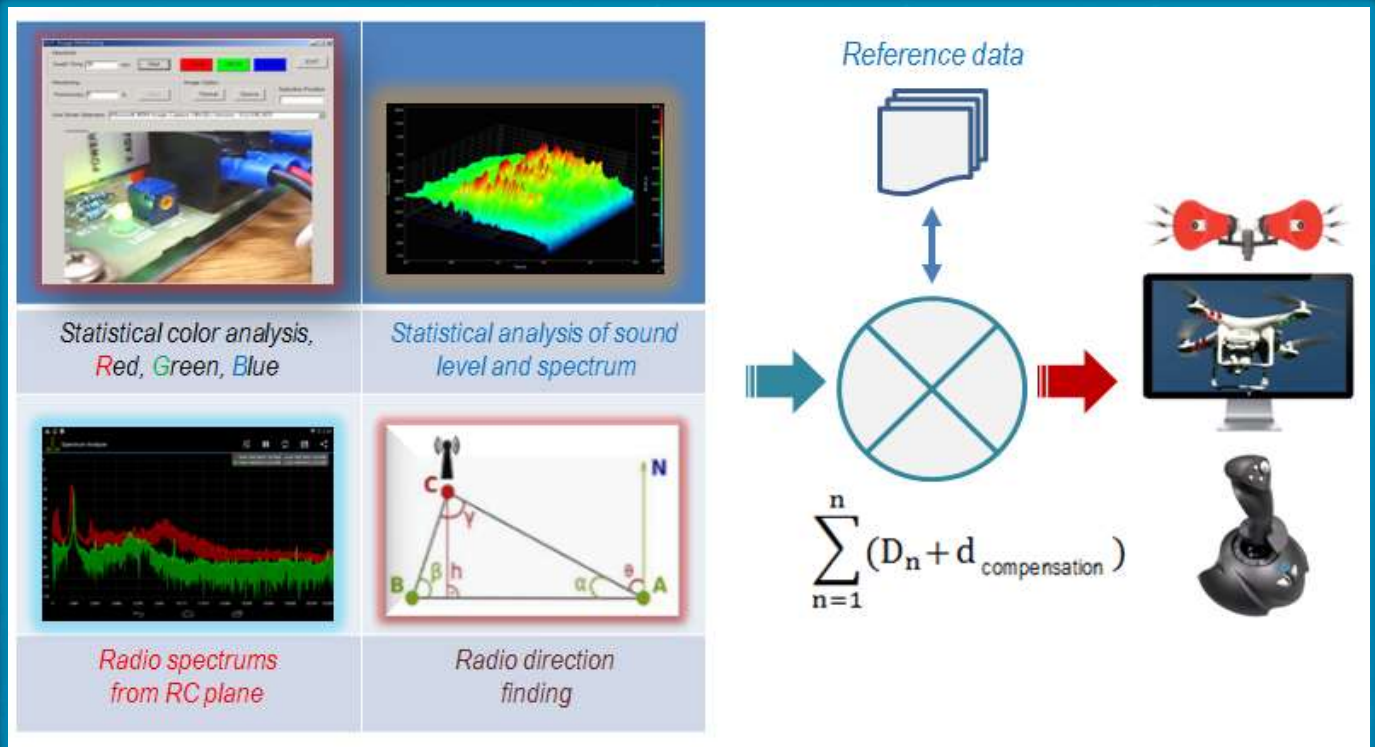

The Best or Nothing over the world RC Plane Detecting System

Model : RCD S16

Main features'

- Statistical color analysis of the captured images, Red, Green and Blue
- Statistical captured sounds pressure analysis and frequencies
- Continuously Radio frequency monitoring from RC planes
- Optional RC planes position detection
- Visual image zoom functions
- Lowest uncertainty to detect a RC plane